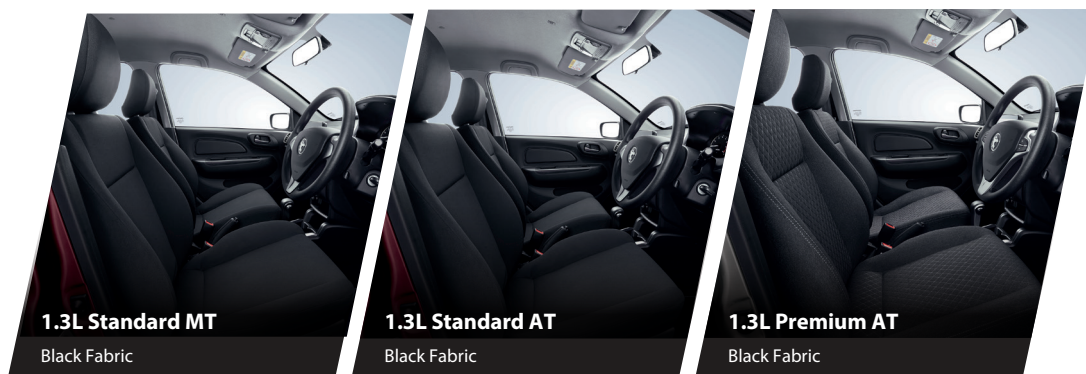

EXTERIOR & INTERIOR COLOURS

	SNOW WHITE	ARMOUR SILVER	JET GREY	RUBY RED	ROSEWOODD MAROON
1.3L Standard MT	✓	✓	✓	-	✓
1.3L Standard AT	✓	✓	✓	-	✓
1.3L Premium AT	✓	✓	✓	✓	✓

Seat Material

All information detailed in this brochure is correct at the time of distribution. Proton South Africa reserve the right to make changes to the colours, features, and/or other specifications detailed in this brochure as well as discontinue any individual model without prior notice. The vehicles may differ slightly from those featured in this brochure. Please consult your nearest Proton Dealership to ensure the vehicle is in accordance with your expectations.

2023 (All rights reserved)
Proton South Africa

S SUPREME STYLE

LED Daytime Running Lamps

15" Alloy Wheels

Leatherette Steering Wheel with switches

Steering Tilt Adjustment

Air conditioning Control Panel

N95 Cabin Filter

S SUPERB STABILITY

1.3L, 4 Cylinders In-Line, 16 Valve DOHC,
VVT Engine

Rear Seat Fold Bench Type

Interior Car Light

Front SRS Airbags

Reverse Camera

Hill Hold Assist

Front and Rear Parking Sensors

OUTSTANDING **SAFETY**

REVOLUTIONARY CONNECTIVITY

7" Infotainment Head Unit*

3 USB Ports (1x Front, 2x Rear)

Smartphone Connectivity

SMART SAVINGS

Remote Trunk Release

Electric Door Mirrors with Manual Fold