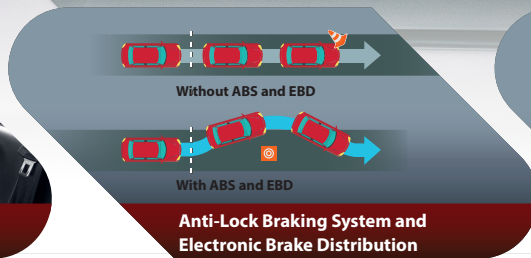

S SUPERB STABILITY

1.3L, 4 Cylinders In-Line, 16 Valve DOHC,
VVT Engine

Rear Seat Fold Bench Type

Interior Car Light

Front SRS Airbags

Reverse Camera

Hill Hold Assist

Front and Rear Parking Sensors

OUTSTANDING **SAFETY**

REVOLUTIONARY CONNECTIVITY

7" Infotainment Head Unit*

3 USB Ports (1x Front, 2x Rear)

Smartphone Connectivity

SMART SAVINGS

Remote Trunk Release

Electric Door Mirrors with Manual Fold