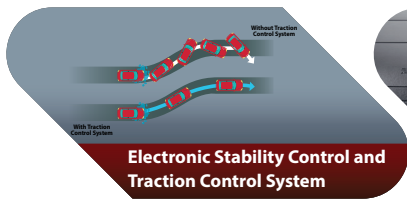

S SUPERB STABILITY

1.3L, 4 Cylinders In-Line, 16 Valve DOHC,
VVT Engine

Rear Seat Fold Bench Type

Interior Car Light

Front SRS Airbags

Reverse Camera

Hill Hold Assist

Front and Rear Parking Sensors

OUTSTANDING **SAFETY**

REVOLUTIONARY CONNECTIVITY

7" Infotainment Head Unit*

3 USB Ports (1x Front, 2x Rear)

Smartphone Connectivity

SMART SAVINGS

Remote Trunk Release

Electric Door Mirrors with Manual Fold