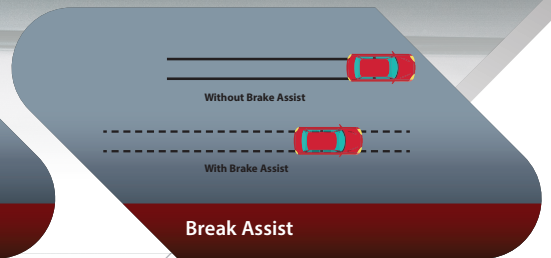

S SUPERB STABILITY

1.3L, 4 Cylinders In-Line, 16 Valve DOHC,
VVT Engine

Rear Seat Fold Bench Type

Interior Car Light

Front SRS Airbags

Reverse Camera

Hill Hold Assist

Front and Rear Parking Sensors

OUTSTANDING **SAFETY**

REVOLUTIONARY CONNECTIVITY

7" Infotainment Head Unit*

3 USB Ports (1x Front, 2x Rear)

Smartphone Connectivity

SMART SAVINGS

Remote Trunk Release

Electric Door Mirrors with Manual Fold